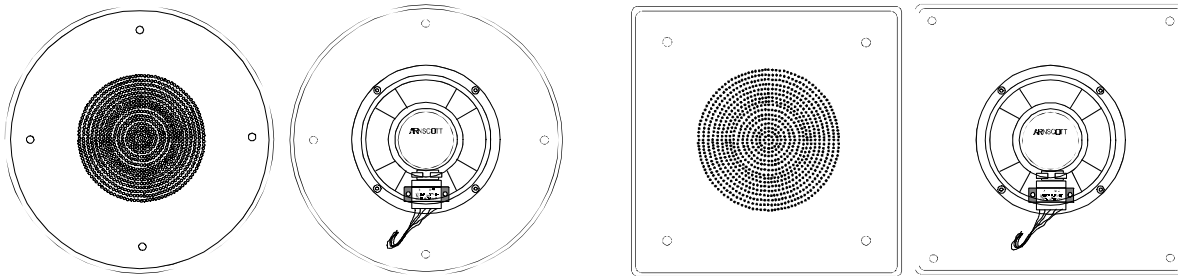

PROFESSIONAL SERIES SPEAKER ASSEMBLIES

CO810, CO820 Speakers / A70-8, A70-16 Transformers GA22W, G51W, GA51W, GA74W Baffles

FEATURES:

- 8" PROFESSIONAL SERIES LOUDSPEAKERS (COMPETITIVE COSTING, VERY HIGH PERFORMANCE)
- 70.7 VOLT LINE MATCHING TRANSFORMERS
- HIGH QUALITY BAFFLES (GRILLS)
- COMPLETELY ASSEMBLED SPEAKER / TRANSFORMER / BAFFLE, 10 PER CARTON
- ALL STEEL BAFFLE (GRILL)

Arnscott's Professional Series speaker assemblies are the perfect match for voice and music communications in hotel / motel rooms, conference and board rooms, offices or for any small to medium commercial area that is requiring voice and music communications. The complete assembly is very high quality, very competitively priced. The speakers are available in both 10 & 20 oz. Magnet size. The transformers are available in either 70.7V, 8 or 16 Watt. The baffles come in either round or square, all made of 20 gauge cold rolled steel, with 4 weld studs, and a speaker white powder coated finish.

See the chart below to make your own custom part number. Back boxes are sold separately.

Speaker Components Available:

How to Create Your Assembly

All of these parts fit each other (Note, do not use the CO820 with torsion mount baffles, the speaker is too heavy). To create a part number with the combination of your choice, Simply add the abbreviated product codes together in the following way:

Part Number	Description	Code for Assembly
CO810	8" 10oz. full music range, co-axial, 8 ohm, 15 Watts RMS	C81
CO820	8" 20oz. full music range, co-axial, 8 ohm, 25 Watts RMS	C82
A70-8	Audio transformer, 8 Watt, 70.7 Volt, low insert loss, with leads	708
A70-16	Audio transformer, 16 Watt, 70.7 Volt, low insert loss, with leads	716
GA22W	11" round baffle, speaker white, pot light style, torsion mount	22A
G51W	12-1/2" square, baffle, speaker white, bass enhancing	51
GA51W	12-1/2" square, baffle, speaker white, bass enhancing, torsion	51A
GA74W	12 1/8" round baffle, speaker white, elegant chamfer style, torsion mount	74A

Speaker Code - Transformer Code - Baffle Code   Example: C81-708-74A = CO810 + A70-8 + GA74W